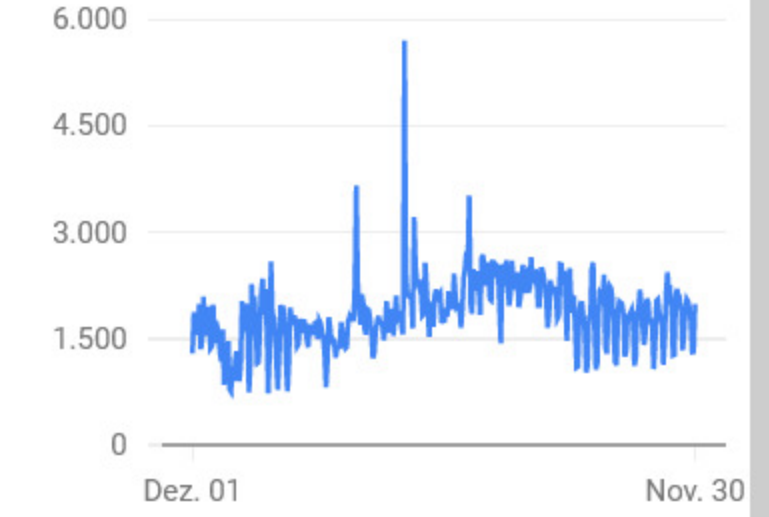

Number of New Users

Dec 1, 2019–Nov 30, 2020

677,936

New Users

Go to report

Ask a follow-up question

Show me a breakdown of the top 10 Traffic Channels by New Users

Show me a trend of New Users over the last 90 days